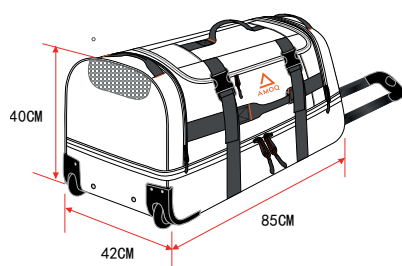

FORMULA BAG

AMOQ Formula is one of the lightest and most nimble hydration systems currently on the market. The slim design won't disturb your riding and can easily be adjusted according to your own fitment preferences. The high-quality water bladder has a capacity of 2L, and the bag itself has room for an additional storage volume of 1L for tools and other accessories.

- > SLIM FITMENT
- > WATER CAPACITY: 2L
- > STORAGE CAPACITY: 1L
- > WATER BLADDER INCLUDED
- > MEASUREMENTS:
  41 CM X 21 CM X 6 CM

CODE	PRODUCT	SIZE	EUR	SEK/NOK	DKK
645-23180100	Formula Hydration System Black	OS	49,00	549,00	379,00

ROLLER GEAR BAG

AMOQ Roller Gear Bag is your ultimate travelling friend for all your extreme sports adventures. The total storage capacity is 140L, which will fit everything from helmet and goggles, to clothing and boots. The heavy duty wheels makes the walking transports a true pleasure.

- > CAPACITY: 140L
- > EXTENDABLE HANDLE
- > ENOUGH ROOM FOR ALL YOUR GEAR
- > LOTS OF POCKETS AND COMPARTMENTS

CODE	PRODUCT	COLOR	SIZE	EUR	SEK/NOK	DKK
645-23180200	Gear Bag 140L	Black	OS	199,00	1999,00	1399,00

HARDSHELL GOGGLE BAG

CODE	PRODUCT	COLOR	SIZE	EUR	SEK/NOK	DKK
645-23180408	Hardshell Goggle Bag	Black/Orange	OS	59,00	699,00	489,00